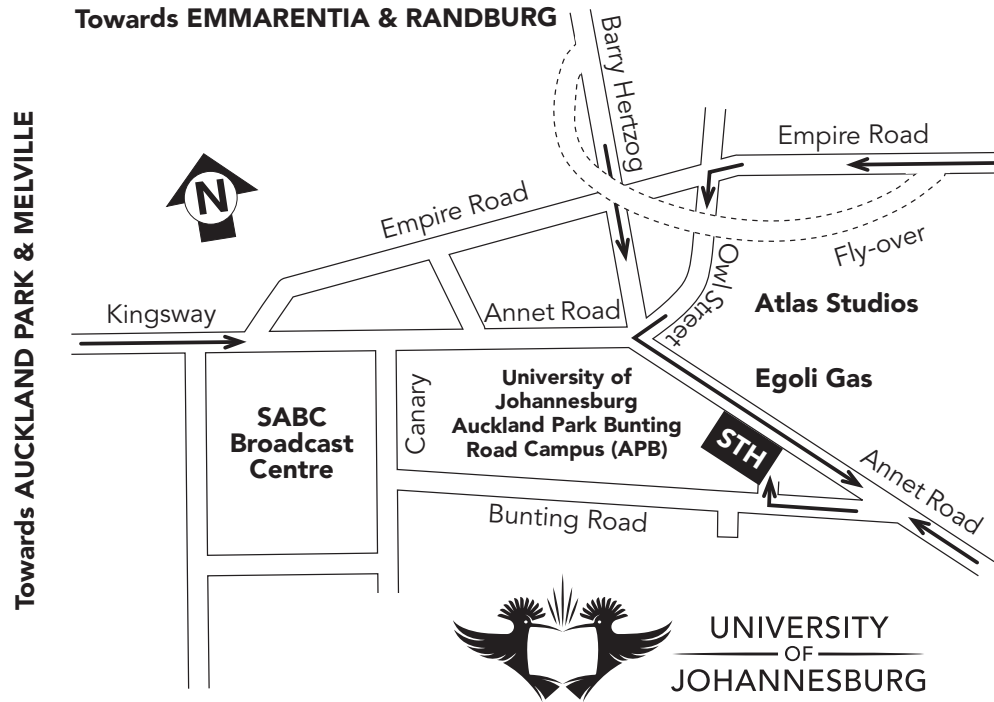

Directions to the UJ School of Tourism and Hospitality [STH]

University of Johannesburg | Tel +27 11 559 4555 | www.uj.ac.za

Postal Address | University of Johannesburg PO Box 524 Auckland Park Johannesburg 2006 SOUTH AFRICA

From Sandton/Pretoria_

- → M1 South Motorway.
- → Take Empire Road off-ramp, turn right into Empire Road.

From Johannesburg South_

- → M1 North Motorway.
- → Take Empire Road off-ramp, turn left into Empire Road.

From Empire Road_

- → Keep to the middle lane until you pass the Barry Hertzog (Emmarentia) fly-over.
- → At the traffic lights directly after the fly-over, turn left into Owl Street.
- → Turn left into Annet Road at the traffic light (Barry Hertzog), and then turn right at the next traffic light into **Bunting Road**.
- → Enter the APB Campus, turn right into the parking in front of **STH**.

Towards BRAAMFONTEIN & JOHANNESBURG CBD

Towards AUCKLAND PARK & MELVILLE